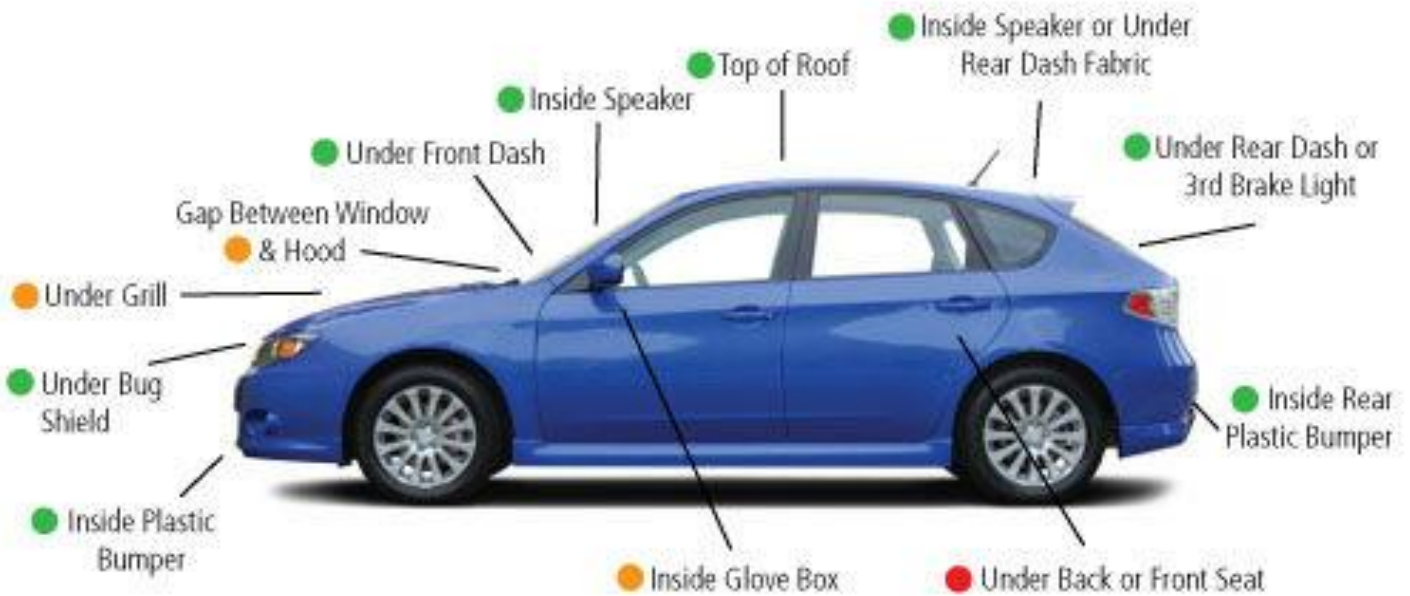

Device Installation Area

- Recommended locations
- May not be as accurate as green locations
- Only for cases when other locations are not feasible

Notes: Device Front side towards the sky.

Thanking You,
Team SPOTER